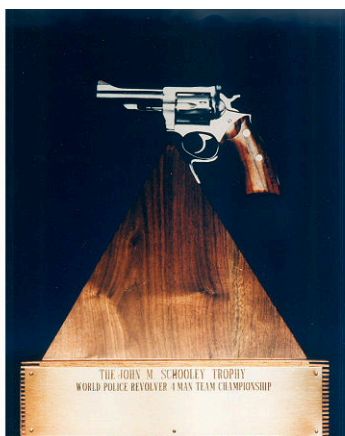

# JOHN M. SCHOOLEY TROPHY

The John M. Schooley Trophy is a large pyramid shaped wooden trophy with a revolver mounted at the tip of the trophy. It was donated by both John M. Schooley and Sturm, Ruger and Company. This trophy is presented to the World Police Pistol Four-Man winning team at the NRA National Police Shooting Championships.